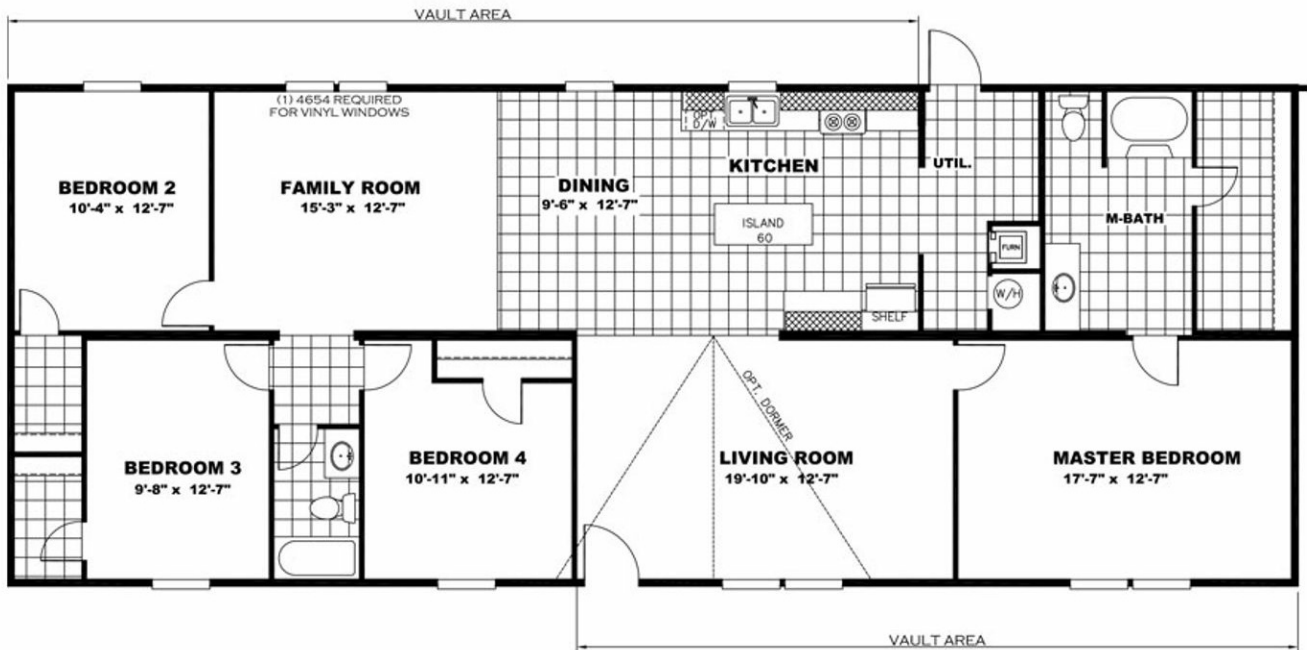

TRU Pride / Carlisle

TRU Pride / Carlisle Model number: 36TRU28684RH17

3 beds • 2 baths • 1904 sq.ft. • 28' width • 68' depth

Our home building facilities invest in continuous product and process improvements. Plans, dimensions, features, materials, specifications and availability are subject to change without notice or obligation. Renderings and floor plans are representative likenesses of our homes and may differ from the actual homes. We invite you to tour a Home Center near you and inspect the highest value in quality housing available or call (717) 259-0514 to speak with a Home Consultant. Copyright 2017, CMH. All rights reserved.

TRU Pride / Carlisle Model number: 36TRU28684RH17

3 beds • 2 baths • 1904 sq.ft. • 28' width • 68' depth

Our home building facilities invest in continuous product and process improvements. Plans, dimensions, features, materials, specifications and availability are subject to change without notice or obligation. Renderings and floor plans are representative likenesses of our homes and may differ from the actual homes. We invite you to tour a Home Center near you and inspect the highest value in quality housing available or call (717) 259-0514 to speak with a Home Consultant. Copyright 2017, CMH. All rights reserved.