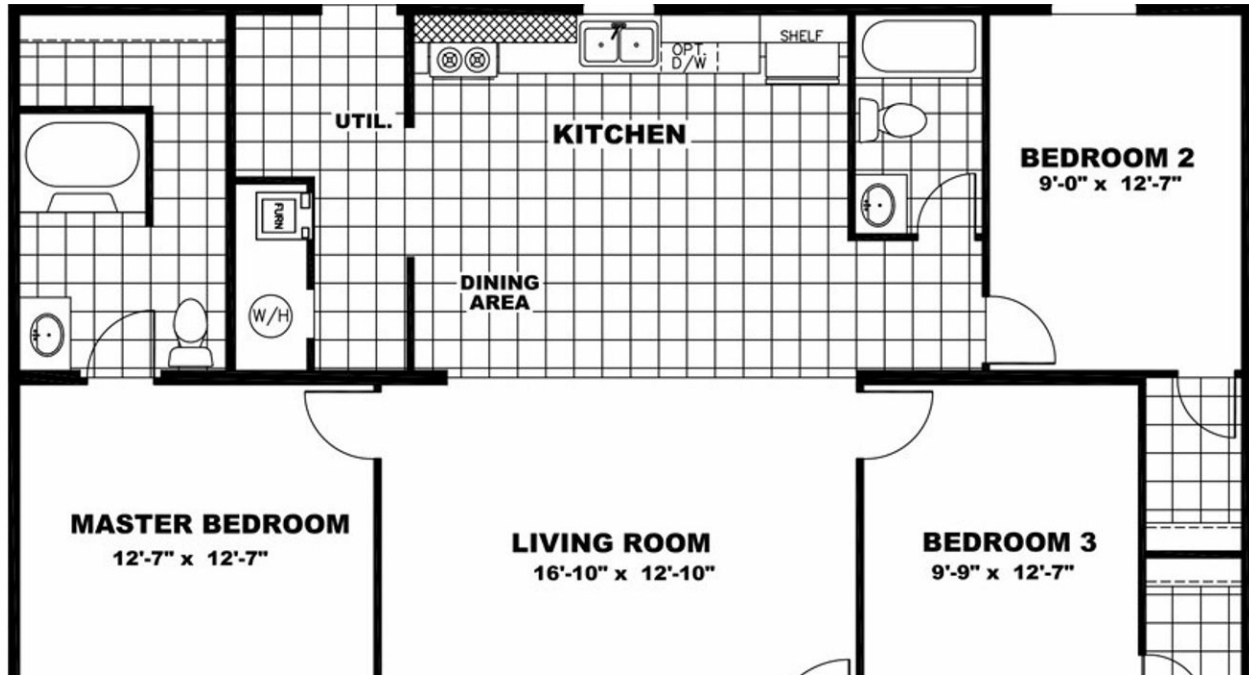

EXCITEMENT

EXCITEMENT Model number: 21TRU28443RH18

3 beds • 2 baths • 1232 sq.ft. • 28' width • 44' depth

Our home building facilities invest in continuous product and process improvements. Plans, dimensions, features, materials, specifications and availability are subject to change without notice or obligation. Renderings and floor plans are representative likenesses of our homes and may differ from the actual homes. We invite you to tour a Home Center near you and inspect the highest value in quality housing available or call (717) 259-0514 to speak with a Home Consultant. Copyright 2017, CMH. All rights reserved.

EXCITEMENT Model number: 21TRU28443RH18

3 beds • 2 baths • 1232 sq.ft. • 28' width • 44' depth

Our home building facilities invest in continuous product and process improvements. Plans, dimensions, features, materials, specifications and availability are subject to change without notice or obligation. Renderings and floor plans are representative likenesses of our homes and may differ from the actual homes. We invite you to tour a Home Center near you and inspect the highest value in quality housing available or call (717) 259-0514 to speak with a Home Consultant. Copyright 2017, CMH. All rights reserved.